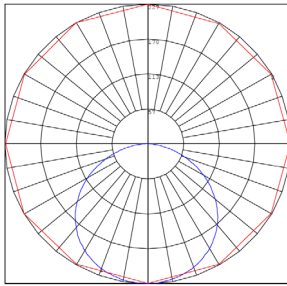

### Other Models:

- 12W | 1000LM | RSL6-G2-MCT5

**Photometrics:** RSL4-G2-MCT5

BUG Rating: B2-U1-G0

9W 5000K, Area 30'x 30' Mounting Height: 9'

**Other Views:**

Side View

Front View