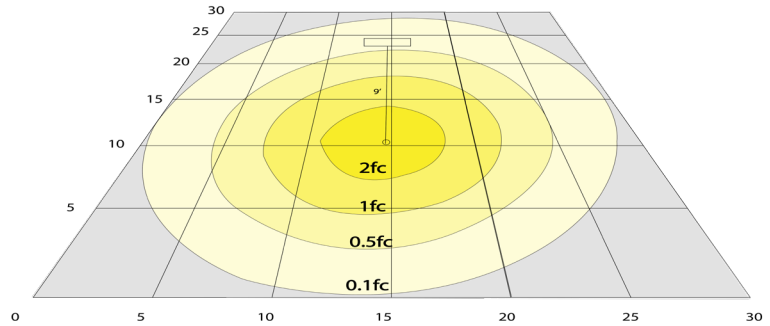

### Other Models:

- 12W | 1000LM | RSL6-G2-MCT5

**Photometrics:** RSL4-G2-MCT5

BUG Rating: B2-U1-G0

9W 5000K, Area 30'x 30' Mounting Height: 9'

**Other Views:**

Side View

Front View