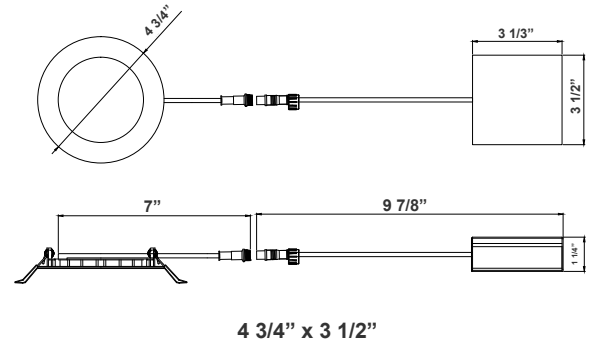

LED DOWNLIGHTS (SMOOTH TRIM) - 4" ROUND Ideal for New As Well As Old Residential And Commercial Constructions.

Features

- 4" Smooth Recessed Trim
- Multi CCT (Selectable Switch on the Back of the driver)
- Isolated Driver for Improved Thermal Management
- 5-Year Warranty
- Spun Aluminum with White Powder Coat Finish

Technical Specifications

Electrical:

- Voltage: 120V AC
- Output Voltage: 36VDC
- Power Factor: >0.90
- Wattage: 10W
- Efficacy: 70 LPW
- Total Harmonic Distortion: ≤15 %

Mechanical:

- 1/4" Thick
- Up to 9 AWG18 Wires
- Die-Cast Aluminum With Powder Coat Finish
- Pot Light Housing Is Not Required Even For Insulated Ceiling
- Junction Box 1" Thick Included With Fixture
- Typel Crated: Approved For Direct Contact With Insulation
- Maximum Ambient Temperature: -40°F to 104°F
- Damp Location

Lighting:

- Dimming: Dimmable Down to 10% Using a Standard TRIAC LED Dimmer
- Lens: 0.125" White Translucent Acrylic
- Can Rotate after Installation to Align
- LED: Seoul DOB (Driver On Board) Technology
- Optics: White Translucent Acrylic
- Total Lumens: 700LM
- Color Temperatures: 2700K/3000K/3500K/4000K/5000K
- Multi CCT (Selectable Switch on the Back of the driver)
- Color Rendering Index: CRI ≥ 80
- Beam Angle: 100°-110°
- Rated life: 50,000 hrs

Applications:

- LED recessed trims have been designed to be a flexible lighting solution for new construction applications, Ideal for closets, storage areas, attics, corridors, or general lighting solutions for residential and commercial applications

Other Models:

- 12W | 1000LM | RSL6-G2-MCT5