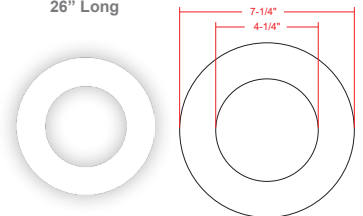

**Sample Ordering**

Model      Generation      Color Temp.

RSL4 - G2 - MCT5

**Accessories:**

- Blank = No Option For Accessories
- RSL-EXT-10FT-MCT = 10 FT. EXTENSION CABLE FOR USE WITH ALL SLIM LIGHT
- RSL4-RI-13 = 4" ROUND ROUGH-IN PLATE, 13" LONG
- RSL4-RI = 4" ROUND ROUGH-IN PLATE, 26" LONG
- RSL-346-RIBH = 3", 4", 6" (ADJUSTABLE) ROUND GALVANIZED PLATE WITH BAR HANGERS
- E26-CONVERTER = SCREW-IN ADAPTER THAT FITS ANY STANDARD
- RSL4-GR = GOOF RING FOR 4IN LIGHTS WITH BUTTERFLY WINGS
- RSL4-TRM-BK = 4" Black Clip-on Trim
- RSL4-TRM-ORB = 4" Oil-rubbed Bronze Clip-on Trim
- RSL4-TRM-CU = 4" Copper Clip-on Trim
- RSL4-TRM-BZ = 4" Bronze Clip-on Trim
- RSL4-TRM-BN = 4" Brushed Nickel Clip-on Trim
- RSL4-TRM-CH = 4" Chrome Clip-on Trim

**RSL4-RI-13**  
4" Round Rough-in Plate,  
13" Long

**RSL-EXT-10FT-MCT**  
10 Ft. Extension Cable For use  
with all Slim Light

**RSL-346-RIBH**  
3", 4", 6" (Adjustable) Round Galvanized  
plate with Bar Hangers

**RSL4-RI**  
4" Round Rough-in Plate,  
26" Long

**Clip-on Trims**  
BK ORB CU BZ BN CH

**FACTORY-INSTALLED OPTION:**

**OPT-EM-DL1EXT**  
EXTERNAL BATTERY BACKUP

**RSL4-GR**  
Goof Ring For 4in Lights With Butterfly  
Wings